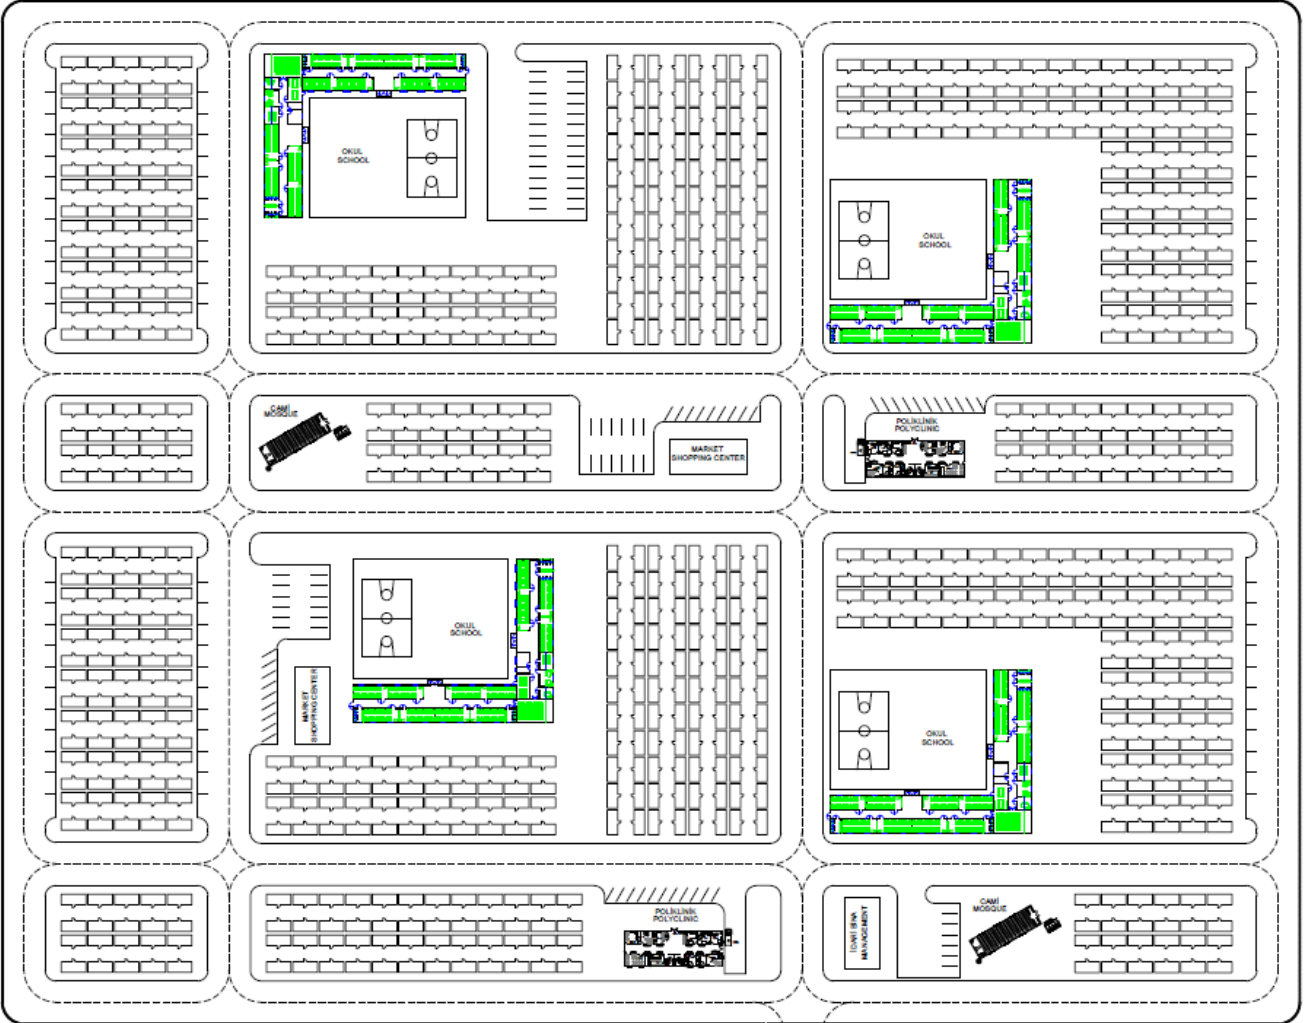

The Homes : 7 x 3 m = 21m²

Water – power – facilities – sleeps 6 min.

Master plan

Construction images

Turkey: Manufacture & prepare for assembly

Syria: Assembly factory on the Syrian border

Units prepared for installation