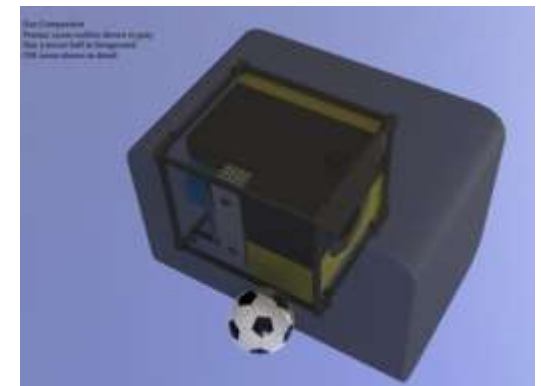

Orbital power solutions

Standart Grup will utilise Orbital Power's new rotary engine driven portable generator sets (gensets) which are the most powerful (to weight), efficient and portable gensets in the world.

Developed in the USA, the Orbital 150S 10kVa portable genset produces exceptionally high power output from a lightweight, ultra-compact engine. Orbital's highly efficient, multi-fuel capable, low maintenance and highly portable gensets represents a disruptive step change in the global market for portable power generation.

Orbital technology underpins the following advantages:

- significantly more compact and portable (80% smaller and lighter)
- produces 30% more power and 60% more continuous power
- low emission, clean and sustainable
- high power density (plus stackable capabilities)
- better operating performance (less noise and vibration)
- multi-fuel capable (liquid and gas, including LPG and LNG)
- low maintenance (only three moving parts)

In an ever changing world of power generation needs, Orbital's game changing shift in genset technology delivers the perfect portable power solution to compliment Standart's modular and mobile solutions.