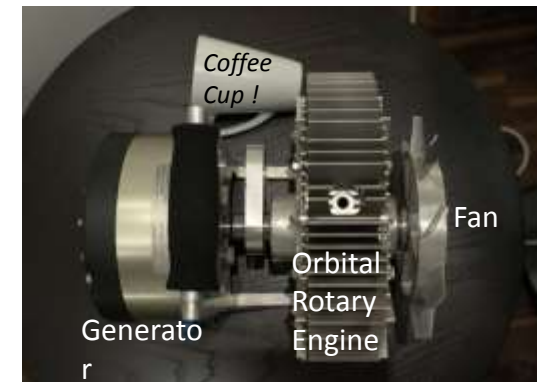

Orbital power solutions

Standart Grup will utilise Orbital Power's new rotary engine driven portable generator sets (gensets) which are the most powerful (to weight), efficient and portable gensets in the world.

Developed in the USA, the Orbital 150S 10kVa portable genset produces exceptionally high power output from a lightweight, ultra-compact engine. Orbital's highly efficient, multi-fuel capable, low maintenance and highly portable gensets represents a disruptive step change in the global market for portable power generation.

Orbital technology underpins the following advantages:

- significantly more compact and portable (80% smaller and lighter)
- produces 30% more power and 60% more continuous power
- low emission, clean and sustainable
- high power density (plus stackable capabilities)
- better operating performance (less noise and vibration)
- multi-fuel capable (liquid and gas, including LPG and LNG)
- low maintenance (only three moving parts)

In an ever changing world of power generation needs, Orbital's game changing shift in genset technology delivers the perfect portable power solution to compliment Standart's modular and mobile solutions.